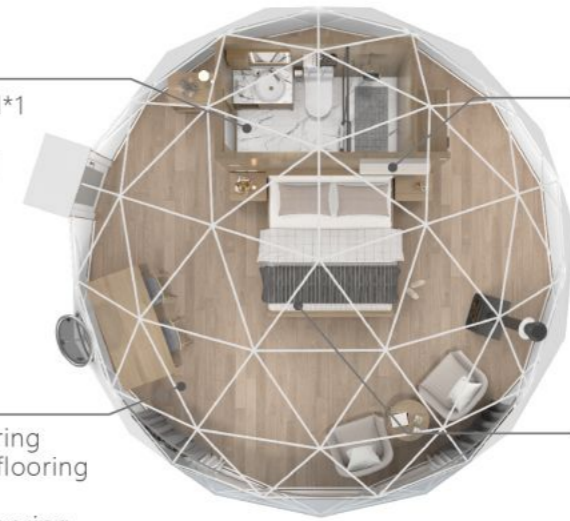

INTERIOR DESIGN & CONFIGURATIONS

BATHROOM MODULE

- Wooden veneer aluminum wall*1
- Waterproof floor*1
- Sink*1
- Towel Rack*1
- Hand Shower Kit*1
- Ceiling*1
- Shower*1
- Toilet*1