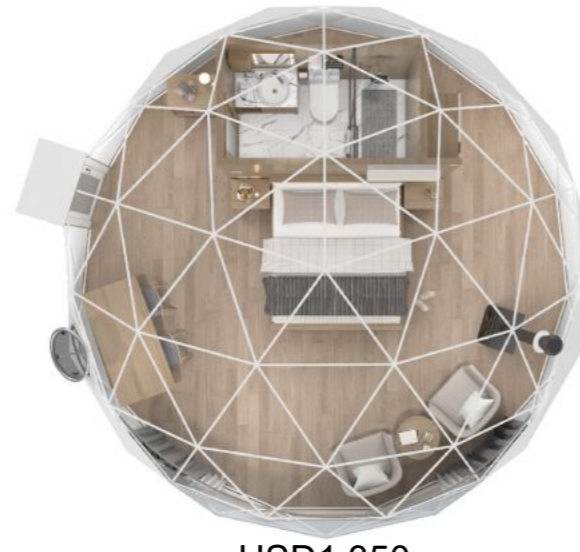

USD1,350

7M Dome Floor Plan
JGD7-38.5m²