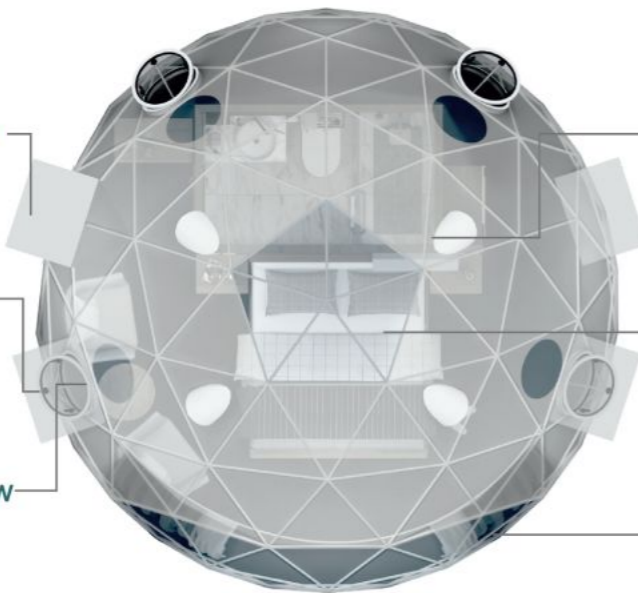

EXTERIOR DESIGN & CONFIGURATION

EXTERIOR DESIGN

1 Entrance Position
4 positions for selection.

2 Window Position
4 positions for selection.

3 Clear PVC Window
4 positions for selection.

4 Vent Hole
4 positions for selection, we suggest not choose vent hole if you installed the exhausted fan.

5 Skylight
Clear PVC Skylight for light and star gazing at the night. Auto sunlight shed.

6 Cover Color
14 colors for selection.