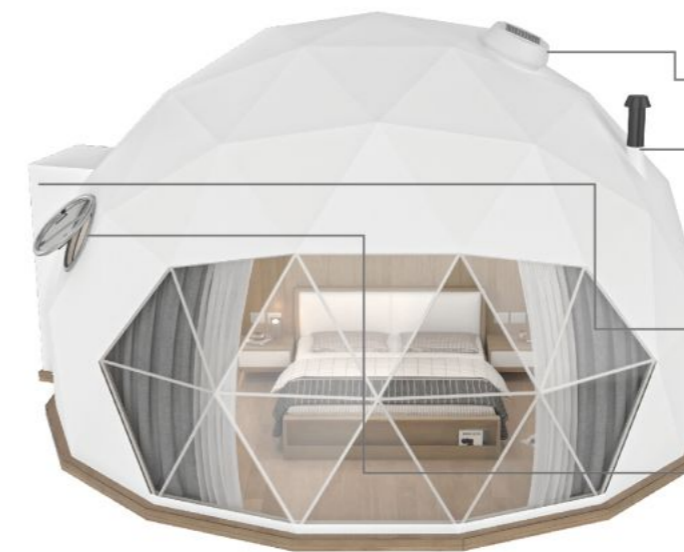

EXTERIOR CONFIGURATIONS

Solar Exhaust Fan
Solar powered ventilation fan with battery system.

Chimney
Can connect with regular fireplace and custom stove.

Glass Door
Broken bridge aluminum insulating glass door, perfectly matched with door frame.

Glass Window
or PVC Window
Aluminum glass window, water-proof with sealed connector.